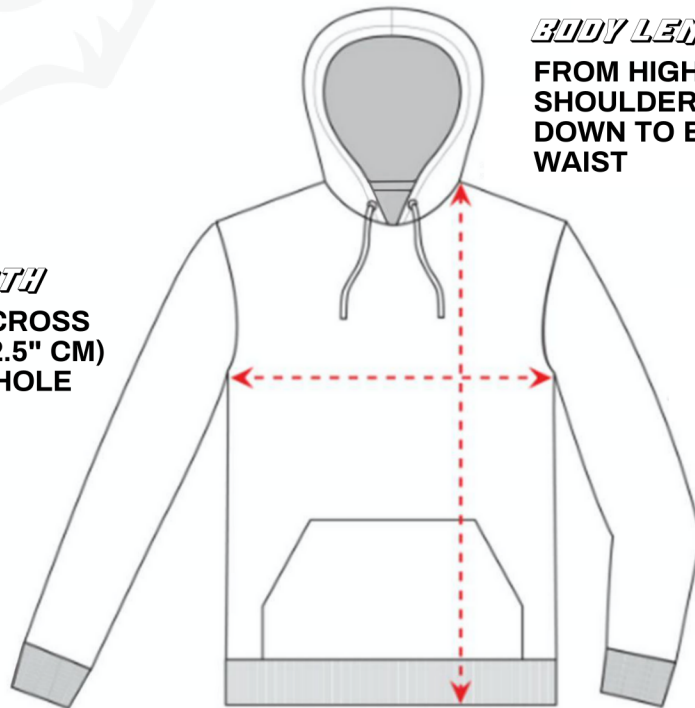

# HOODIE

**DOCTOR ER**

## SIZING CHART

**CHEST WIDTH**

STRAIGHT ACROSS  
FROM 1" IN (2.5" CM)  
BELOW ARMHOLE

**BODY LENGTH**

FROM HIGH POINT  
SHOULDER STRAIGHT  
DOWN TO BOTTOM OF  
WAIST

	<b>INCHES</b>					
	<b>S</b>	<b>M</b>	<b>L</b>	<b>XL</b>	<b>2XL</b>	<b>3XL</b>
<b>BODY LENGTH</b>	27	28	29	30	31	32
<b>1/2 CHEST WIDTH</b>	20	21	23	25	26.5	28

	<b>CENTIMETERS</b>					
	<b>S</b>	<b>M</b>	<b>L</b>	<b>XL</b>	<b>2XL</b>	<b>3XL</b>
<b>BODY LENGTH</b>	68.6	71.1	73.7	76.2	78.7	81.3
<b>1/2 CHEST WIDTH</b>	50.8	53.3	58.4	63.5	67.3	71.1